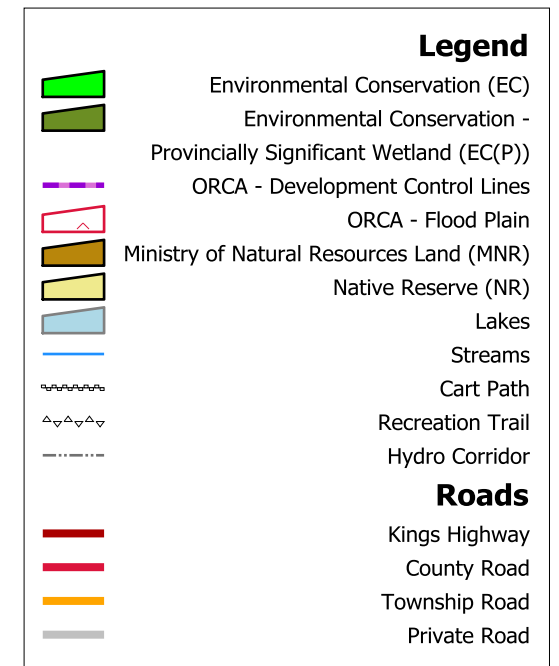

# Centre Dummer

See "A2"

# Schedule B16

- C1 - Local Commercial
- C2 - Highway Commercial
- CT - Commercial Tourist
- CTR - 1 - Restricted Commercial Tourist
- CT - 1 - Commercial Tourist - Trailer Park
- D - Development
- HR - Hamlet Residential
- I - Institutional
- IR - Island Residential
- LSR - Limited Service Residential
- M1 - Restricted Industrial
- M2 - Extractive Industrial
- M3 - Disposal Industrial
- NR - Native Reserve
- OS - Open Space
- OSR - Restricted Open Space
- R - Residential
- RU - Rural
- SD - Special District
- SR - Shoreline Residential